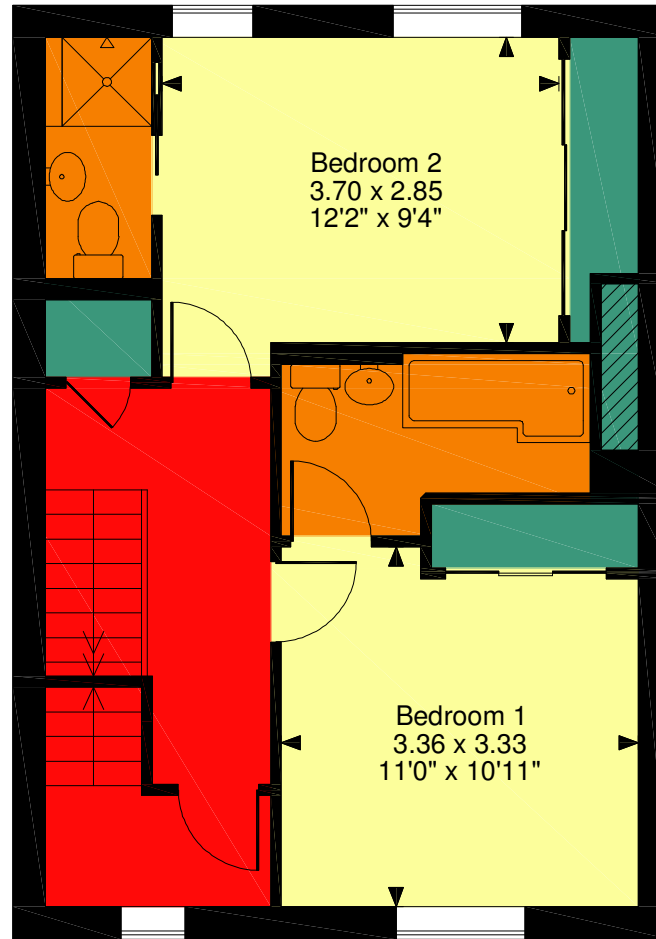

Black Swan Yard, York
Approximate Gross Internal Area
1262 Sq Ft/117 Sq M

Ground Floor

First Floor

Second Floor

FOR ILLUSTRATIVE PURPOSES ONLY - NOT TO SCALE

The position & size of doors, windows, appliances and other features are approximate only.

© ehouse. Unauthorised reproduction prohibited. Drawing ref. dig/8490142/SS