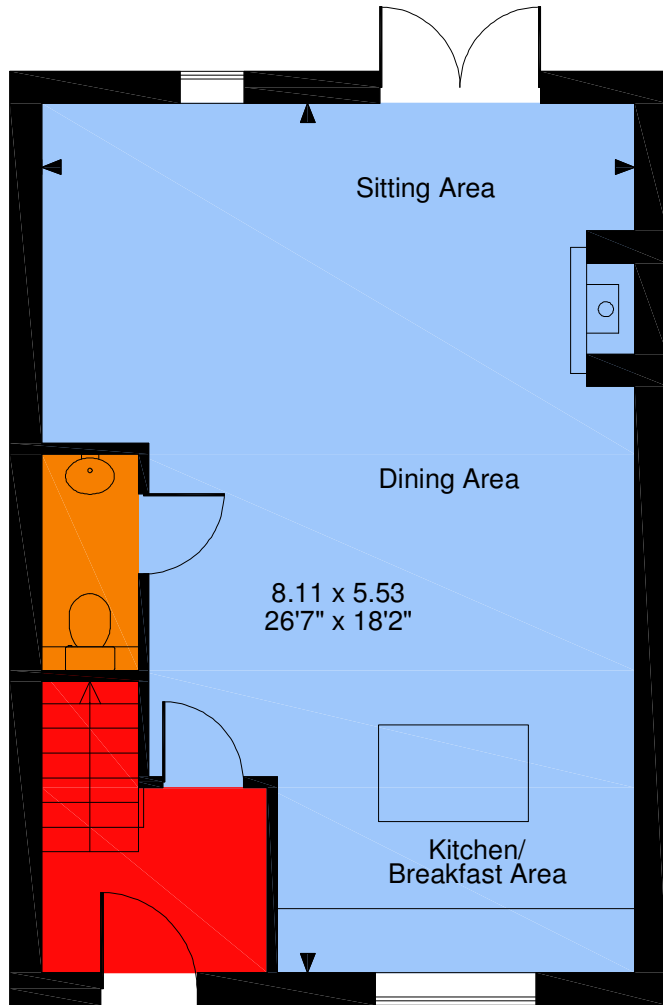

Black Swan Yard, York
Approximate Gross Internal Area
1262 Sq Ft/117 Sq M

Ground Floor

First Floor

Second Floor

FOR ILLUSTRATIVE PURPOSES ONLY - NOT TO SCALE

The position & size of doors, windows, appliances and other features are approximate only.

© ehouse. Unauthorised reproduction prohibited. Drawing ref. dig/8490142/SS