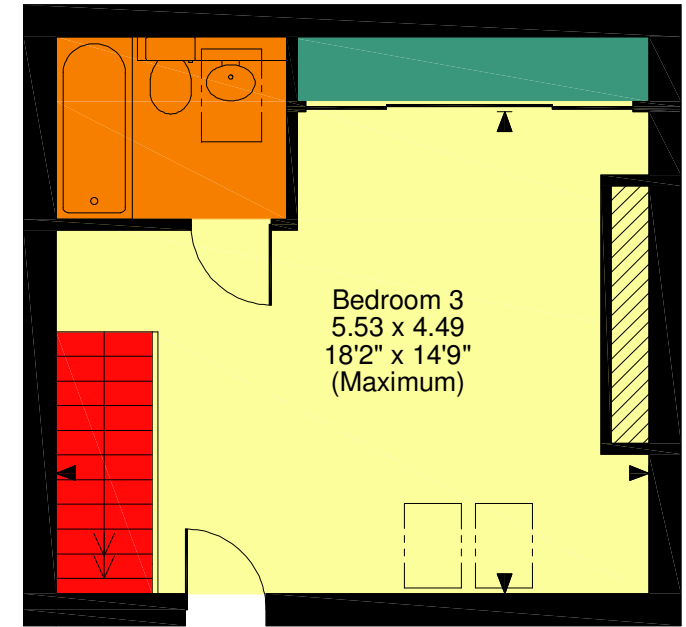

Black Swan Yard, York
Approximate Gross Internal Area
1262 Sq Ft/117 Sq M

Ground Floor

First Floor

Second Floor

FOR ILLUSTRATIVE PURPOSES ONLY - NOT TO SCALE

The position & size of doors, windows, appliances and other features are approximate only.